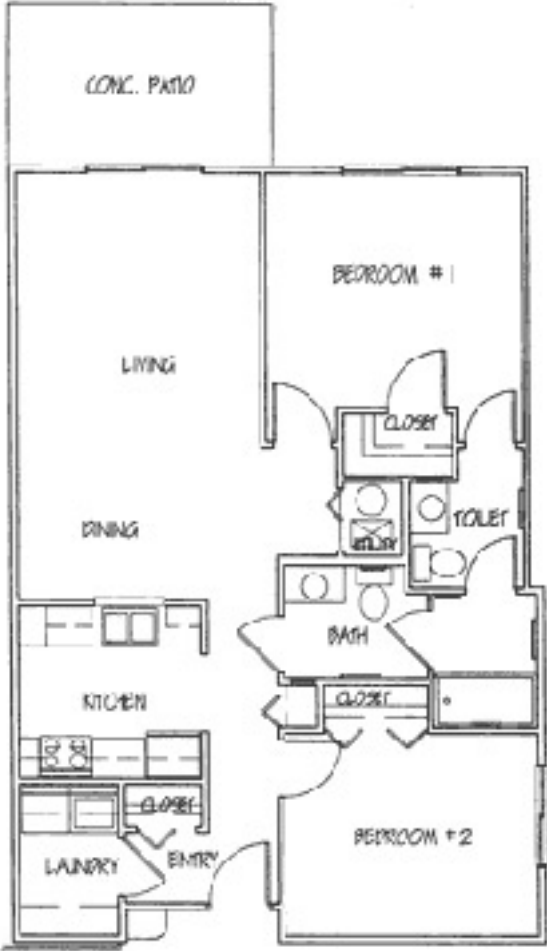

WAVERLY MEADOWS

Apartment Styles

(Two bedrooms, one bath)

\$ _____ (943 sq. ft.)