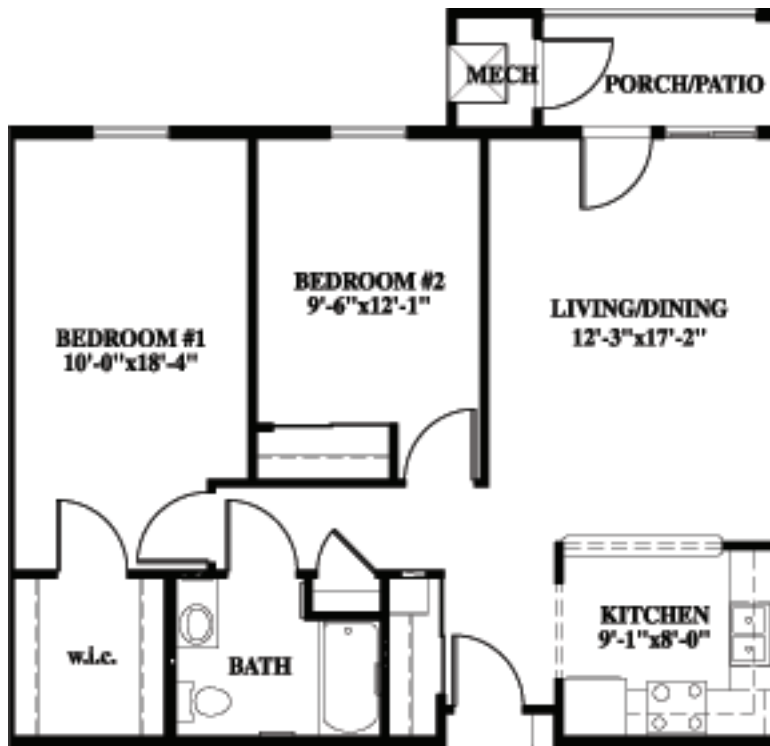

THE VILLAGE AT BAY RIDGE EAST

Apartment Styles

Bear Lake

(Two bedrooms, one bath)

\$ _____ (833 sq. ft.)