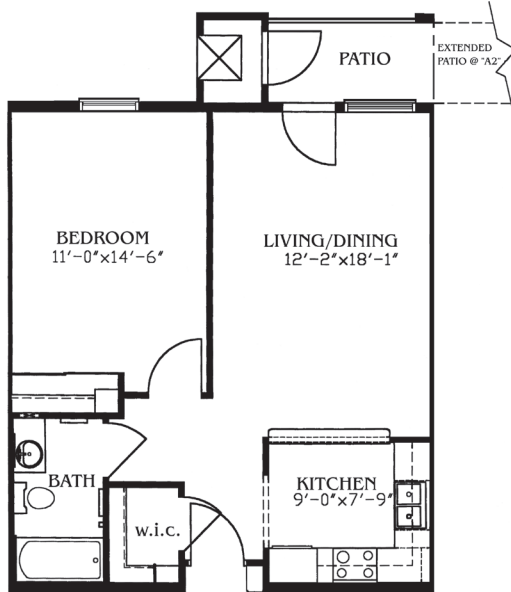

THE VILLAGE AT PARK TERRACE

Apartment Styles

Style "A"

(One bedroom, one bath)

\$ _____ (650 sq. ft.)

Style "A-1"

(One bedroom, one bath)

\$ _____ (650 sq. ft.)

Style "D"

(One bedroom, one bath)

\$ _____ (775 sq. ft.)

🏠 EQUAL HOUSING OPPORTUNITY ♿