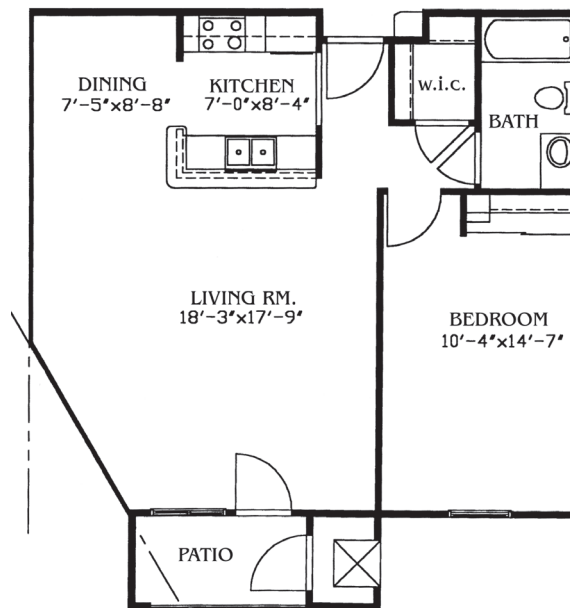

THE VILLAGE AT PARK TERRACE

Apartment Styles

Style "A"

(One bedroom, one bath)

\$ _____ (650 sq. ft.)

Style "A-1"

(One bedroom, one bath)

\$ _____ (650 sq. ft.)

Style "D"

(One bedroom, one bath)

\$ _____ (775 sq. ft.)

🏠 EQUAL HOUSING OPPORTUNITY ♿