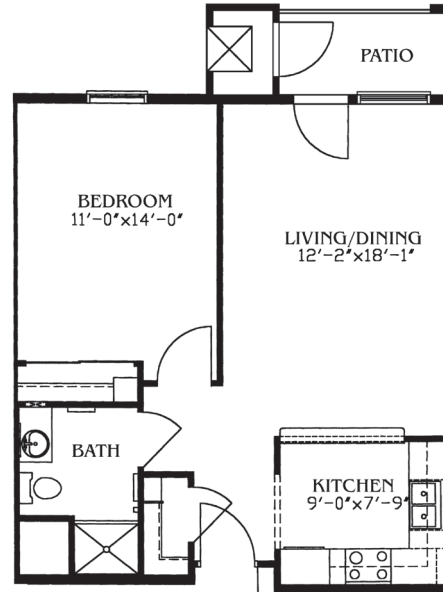

THE VILLAGE AT PARK TERRACE

Apartment Styles

Style "A"

(One bedroom, one bath)

\$ _____ (650 sq. ft.)

Style "A-1"

(One bedroom, one bath)

\$ _____ (650 sq. ft.)

Style "D"

(One bedroom, one bath)

\$ _____ (775 sq. ft.)

🏠 EQUAL HOUSING OPPORTUNITY ♿