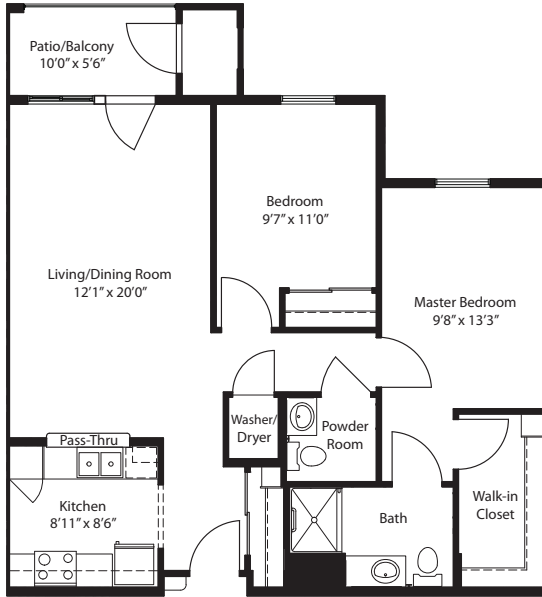

THE VILLAGE AT ROSY MOUND

Deluxe Apartment Styles

Pipin

(Two bedrooms, one and one-half baths)

\$ _____ (866 sq. ft.)

Mayflower

(Two bedrooms, one and one-half baths)

\$ _____ (1033 sq. ft.)

Wildfire

(Two bedrooms, two baths)

\$ _____ (874 sq. ft.)

Tatton

(Two bedrooms, two baths)

\$ _____ (1325 sq. ft.)