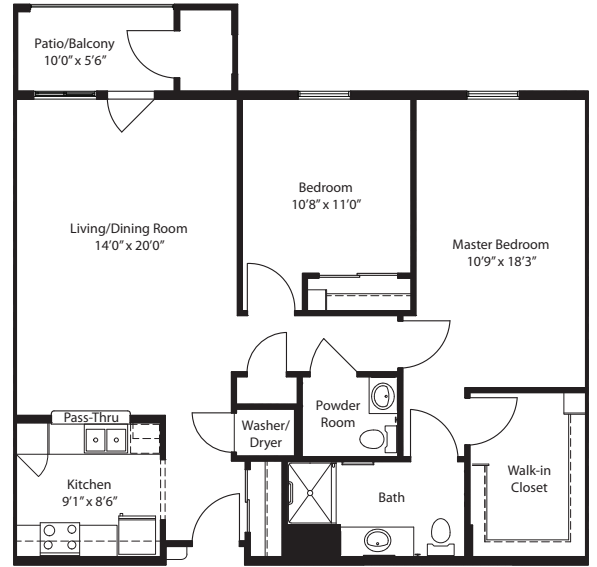

THE VILLAGE AT ROSY MOUND

Deluxe Apartment Styles

Pipin

(Two bedrooms, one and one-half baths)

\$ _____ (866 sq. ft.)

Mayflower

(Two bedrooms, one and one-half baths)

\$ _____ (1033 sq. ft.)

Wildfire

(Two bedrooms, two baths)

\$ _____ (874 sq. ft.)

Tatton

(Two bedrooms, two baths)

\$ _____ (1325 sq. ft.)