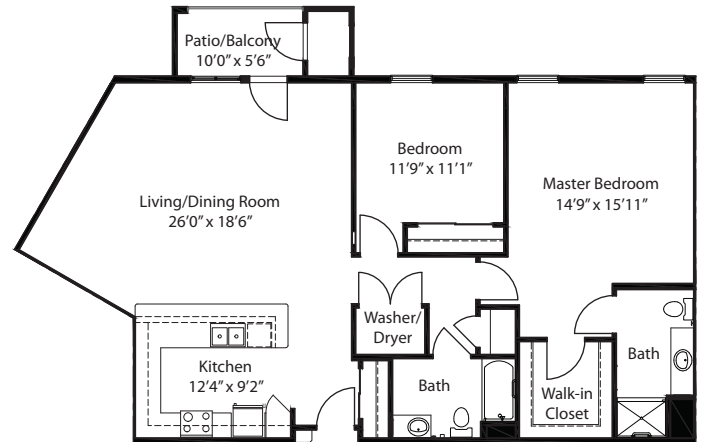

THE VILLAGE AT ROSY MOUND

Deluxe Apartment Styles

Pipin

(Two bedrooms, one and one-half baths)

\$ _____ (866 sq. ft.)

Mayflower

(Two bedrooms, one and one-half baths)

\$ _____ (1033 sq. ft.)

Wildfire

(Two bedrooms, two baths)

\$ _____ (874 sq. ft.)

Tatton

(Two bedrooms, two baths)

\$ _____ (1325 sq. ft.)