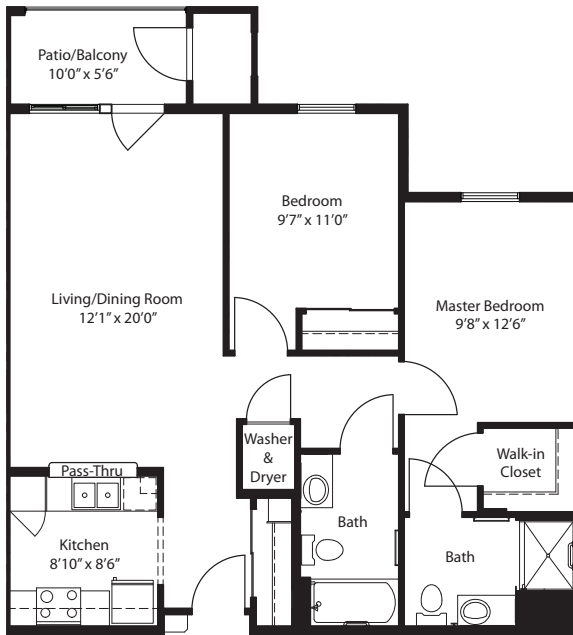

THE VILLAGE AT ROSY MOUND

Deluxe Apartment Styles

Pipin

(Two bedrooms, one and one-half baths)

\$ _____ (866 sq. ft.)

Mayflower

(Two bedrooms, one and one-half baths)

\$ _____ (1033 sq. ft.)

Wildfire

(Two bedrooms, two baths)

\$ _____ (874 sq. ft.)

Tatton

(Two bedrooms, two baths)

\$ _____ (1325 sq. ft.)